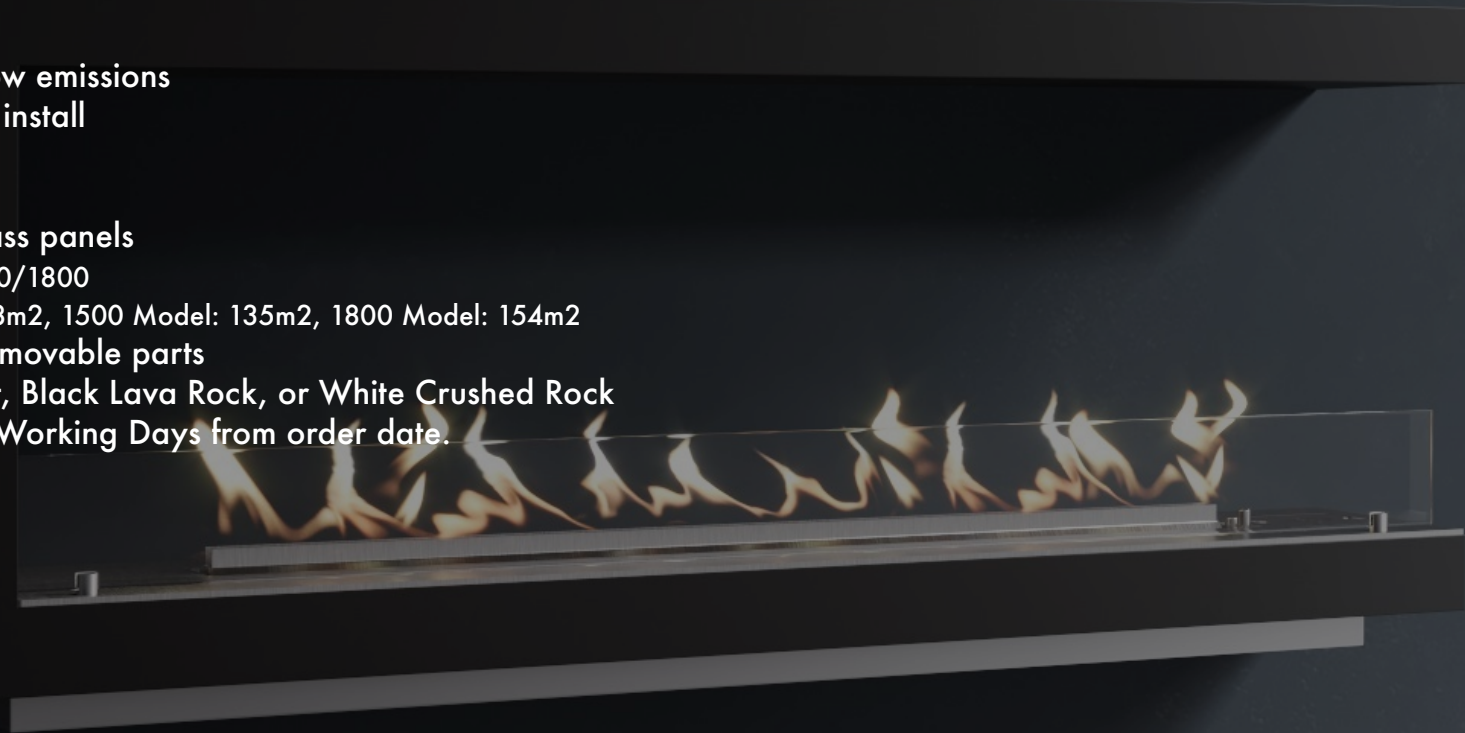

Canto Wall Mount - Flueless Gas Burner

- CleanBurn Technology for low emissions
- Safe, functional and easy to install
- Available in black/white
- Available in manual only
- Features a front and side glass panels
- Available in (mm) - 1300/1500/1800
- Heating Area - 1300 Model: 108m², 1500 Model: 135m², 1800 Model: 154m²
- 1 Year Limited Warranty on movable parts
- Choose between the Log Set, Black Lava Rock, or White Crushed Rock
- General Lead Time is 14-21 Working Days from order date.

From

R 29999

Nationwide Delivery throughout major cities in South Africa. Outlying areas may incur an additional surcharge. Prices do not include installation and/or gas.