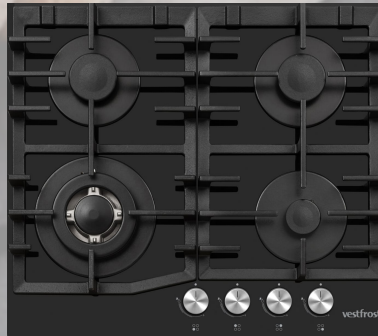

- Automatic Ignition
- Width (mm) - 523
- Finish - Black/Grey/White Glass
- Burners - 4
- Pan Support - Cast Iron
- Cut Out Size (mm) - 560x490
- On Counter Size (mm) - 594x523x44

R 3999

Was R 4299
*Save R 300

CODE: LPSVFA03/04/05